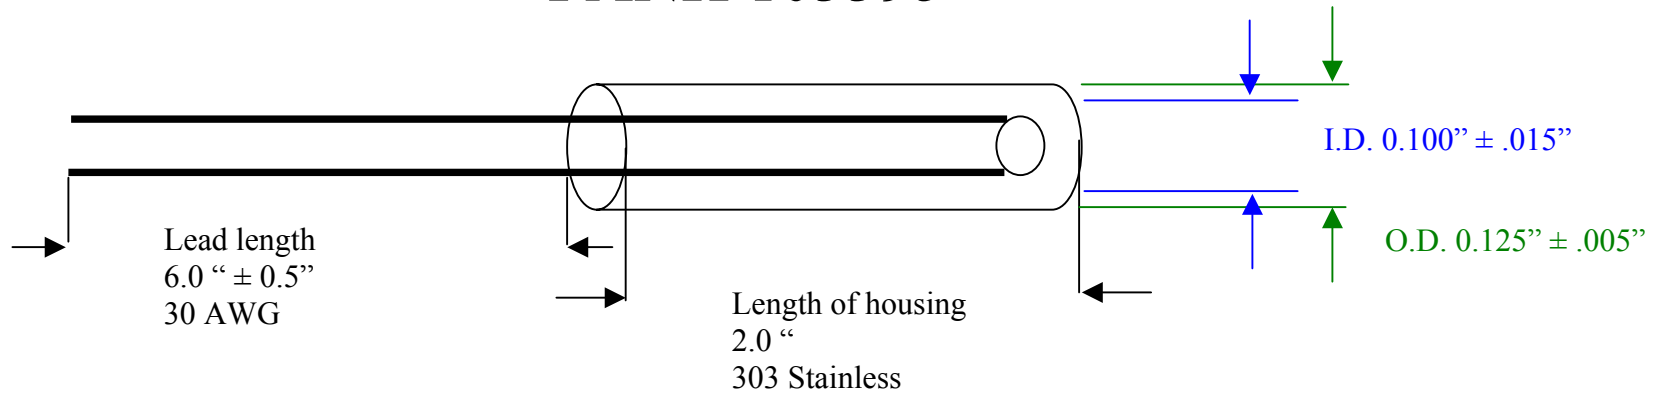

Reliability Delivered On Time

PANH 103395

R@ 25°C	10 k ohm
Beta	3950 °K
Zero Power Curve	"L"

PANH 103395		
Seal	Approved	Drawn Michael
Date: 1/6/05	Mehdi Samii	Rev
Ametherm, Inc.		
3111 N. Deer Run Road, Suite 4 Carson City, NV 89701		Drawing PANH 103395 - 1